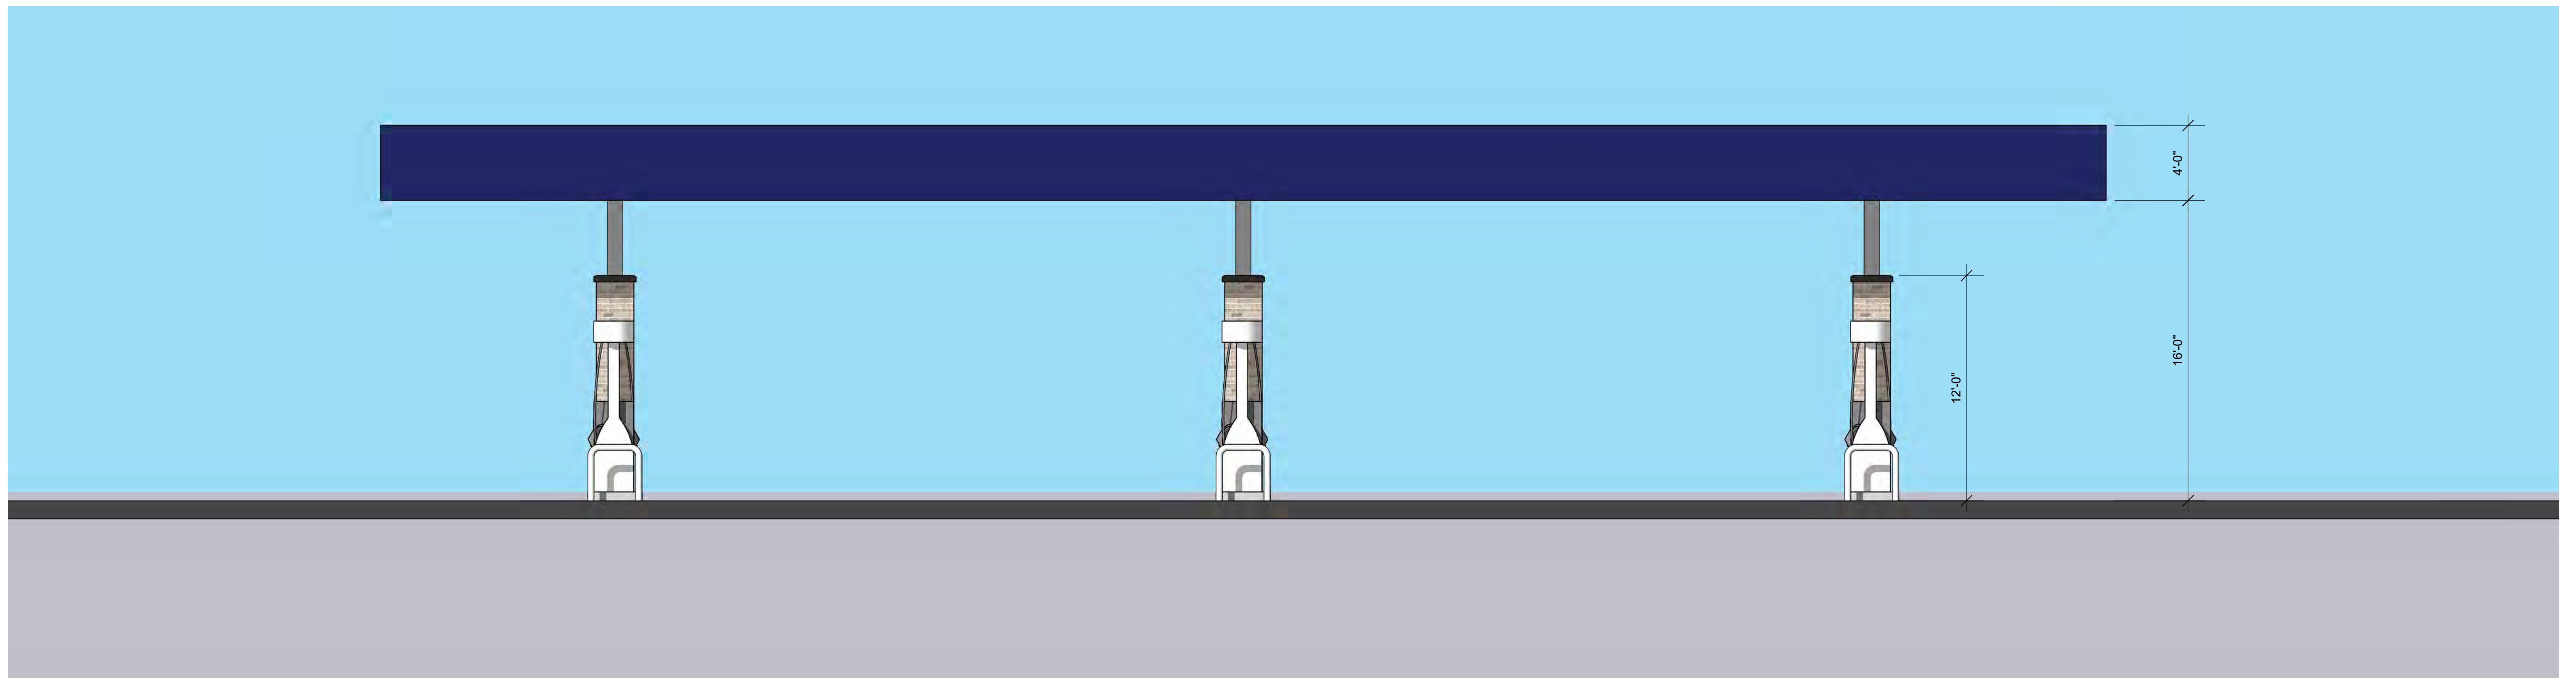

**Masonry Materials**

CAST STONE  
YORK COLOR:  
"DARK GREY"

VENEER BRICK  
GLEN-GERY COLOR:  
"SILVERBROOK"

SPLIT FACE CONCRETE  
YORK COLOR:  
"SLATE"

**Front Elevation** Scale 1/4"=1'-0"

**Cementitious Panels**

FIELD PANEL  
COLOR MATCH:  
PLATINUM ME591

ACCENT PANEL  
COLOR MATCH:  
PMS 287C (BLUE)

**Coping & Framing**

ANODIZED ALUMINUM

**Rear Elevation** Scale 1/4"=1'-0"

**Right Elevation** Scale 1/4"=1'-0"

**Left Elevation** Scale 1/4"=1'-0"

Perspective View 1

Perspective View 2

Perspective View 3

Perspective View 4

**Trash Enclosure Materials**

COMPOSITE MATERIAL GATE  
COLOR "MEDIUM GREY"

CAST STONE  
YORK  
COLOR: "DARK GREY"

VENEER BRICK  
GLEN-GERY  
COLOR: "SILVERBROOK"

**Double Trash Enclosure Front Elevation**  
Scale: 1/2"=1'-0"

**Fuel Canopy Front Elevation**  
Scale: 1/4"=1'-0"

**Fuel Canopy Side Elevation**  
Scale: 3/16"=1'-0"