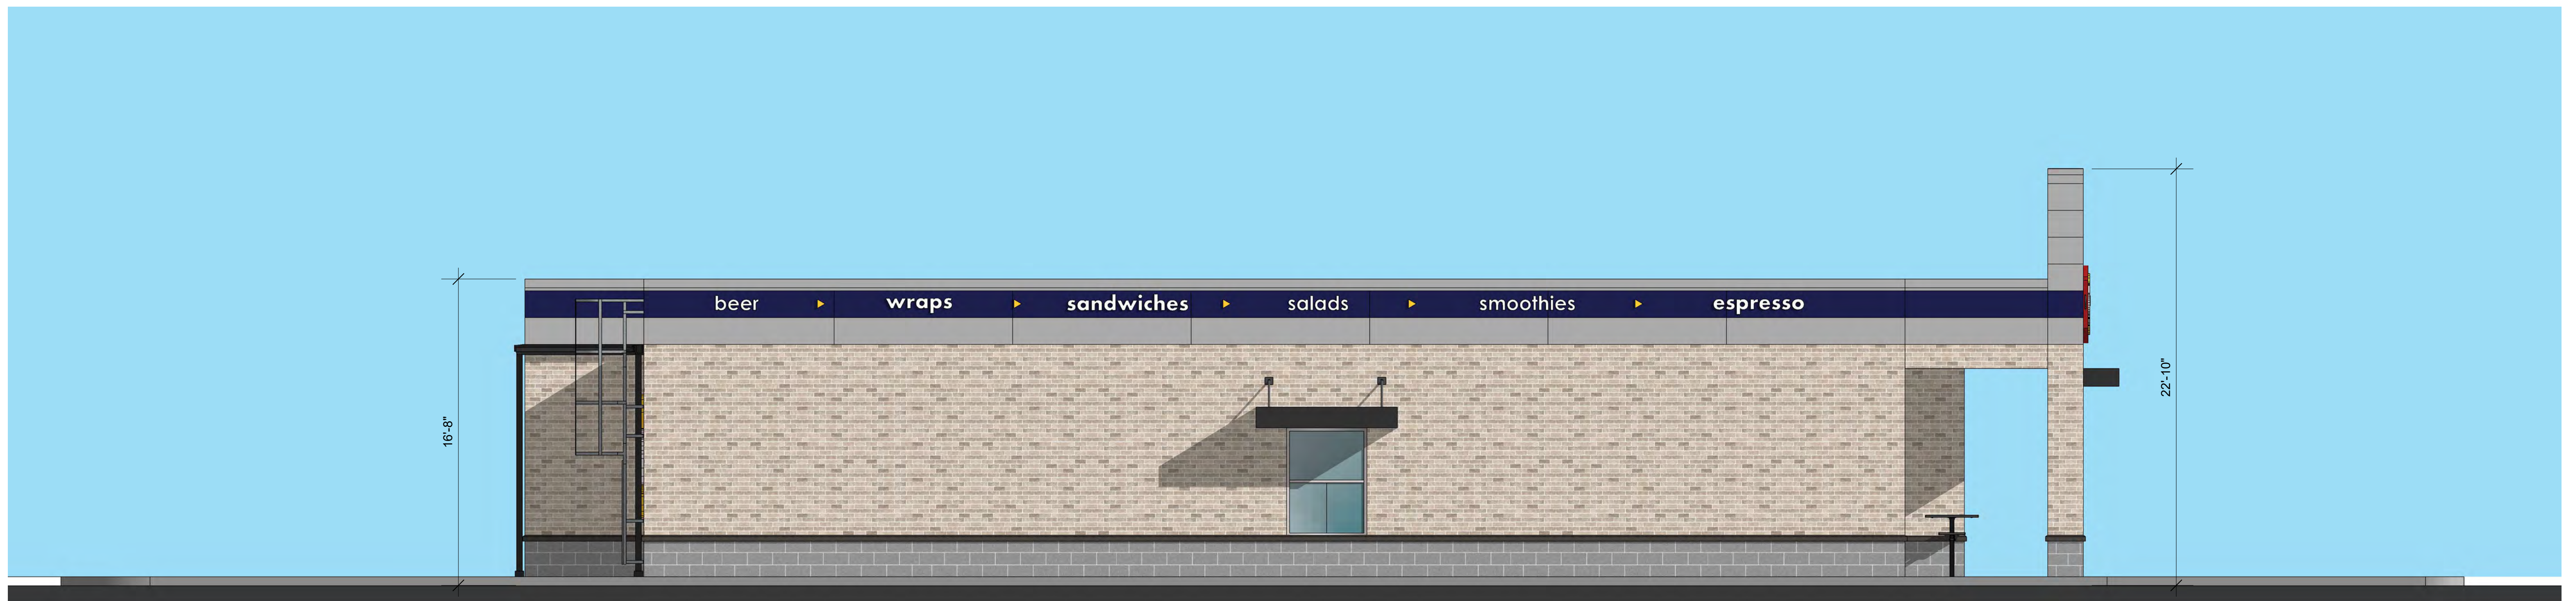

**Masonry Materials**

CAST STONE  
YORK COLOR:  
"DARK GREY"

VENEER BRICK  
GLEN-GERY COLOR:  
"SILVERBROOK"

SPLIT FACE CONCRETE  
YORK COLOR:  
"SLATE"

**Front Elevation** Scale 1/4"=1'-0"

**Cementitious Panels**

FIELD PANEL  
COLOR MATCH:  
PLATINUM ME591

ACCENT PANEL  
COLOR MATCH:  
PMS 287C (BLUE)

**Coping & Framing**

ANODIZED ALUMINUM

**Rear Elevation** Scale 1/4"=1'-0"

**Right Elevation** Scale 1/4"=1'-0"

**Left Elevation** Scale 1/4"=1'-0"

Perspective View 1

Perspective View 2

Perspective View 3

Perspective View 4

**Trash Enclosure Materials**

COMPOSITE MATERIAL GATE  
COLOR "MEDIUM GREY"

CAST STONE  
YORK  
COLOR: "DARK GREY"

VENEER BRICK  
GLEN-GERY  
COLOR: "SILVERBROOK"

**Double Trash Enclosure Front Elevation**  
Scale: 1/2"=1'-0"

**Fuel Canopy Front Elevation**  
Scale: 1/4"=1'-0"

**Fuel Canopy Side Elevation**  
Scale: 3/16"=1'-0"