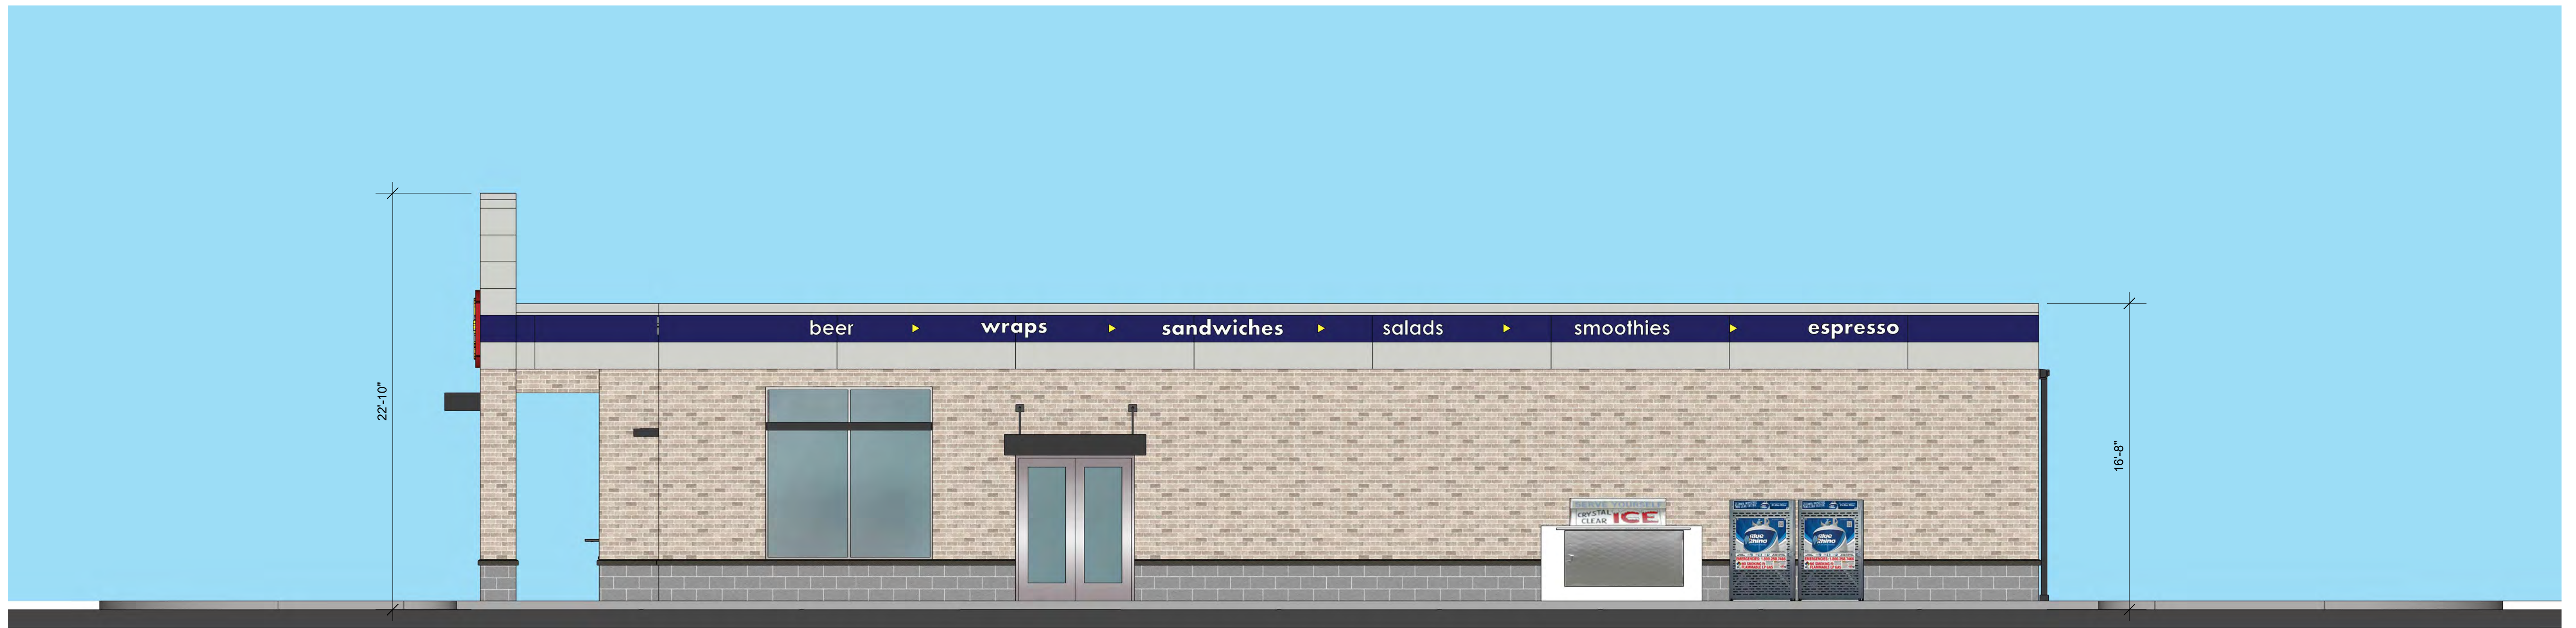

**Masonry Materials**

CAST STONE  
YORK COLOR:  
"DARK GREY"

VENEER BRICK  
GLEN-GERY COLOR:  
"SILVERBROOK"

SPLIT FACE CONCRETE  
YORK COLOR:  
"SLATE"

**Front Elevation** Scale 1/4"=1'-0"

**Cementitious Panels**

FIELD PANEL  
COLOR MATCH:  
PLATINUM ME591

ACCENT PANEL  
COLOR MATCH:  
PMS 287C (BLUE)

**Coping & Framing**

ANODIZED ALUMINUM

**Rear Elevation** Scale 1/4"=1'-0"

**Right Elevation** Scale 1/4"=1'-0"

**Left Elevation** Scale 1/4"=1'-0"

Perspective View 1

Perspective View 2

Perspective View 3

Perspective View 4

**Trash Enclosure Materials**

COMPOSITE MATERIAL GATE  
COLOR "MEDIUM GREY"

CAST STONE  
YORK  
COLOR: "DARK GREY"

VENEER BRICK  
GLEN-GERY  
COLOR: "SILVERBROOK"

**Double Trash Enclosure Front Elevation**  
Scale: 1/2"=1'-0"

**Fuel Canopy Front Elevation**  
Scale: 1/4"=1'-0"

**Fuel Canopy Side Elevation**  
Scale: 3/16"=1'-0"